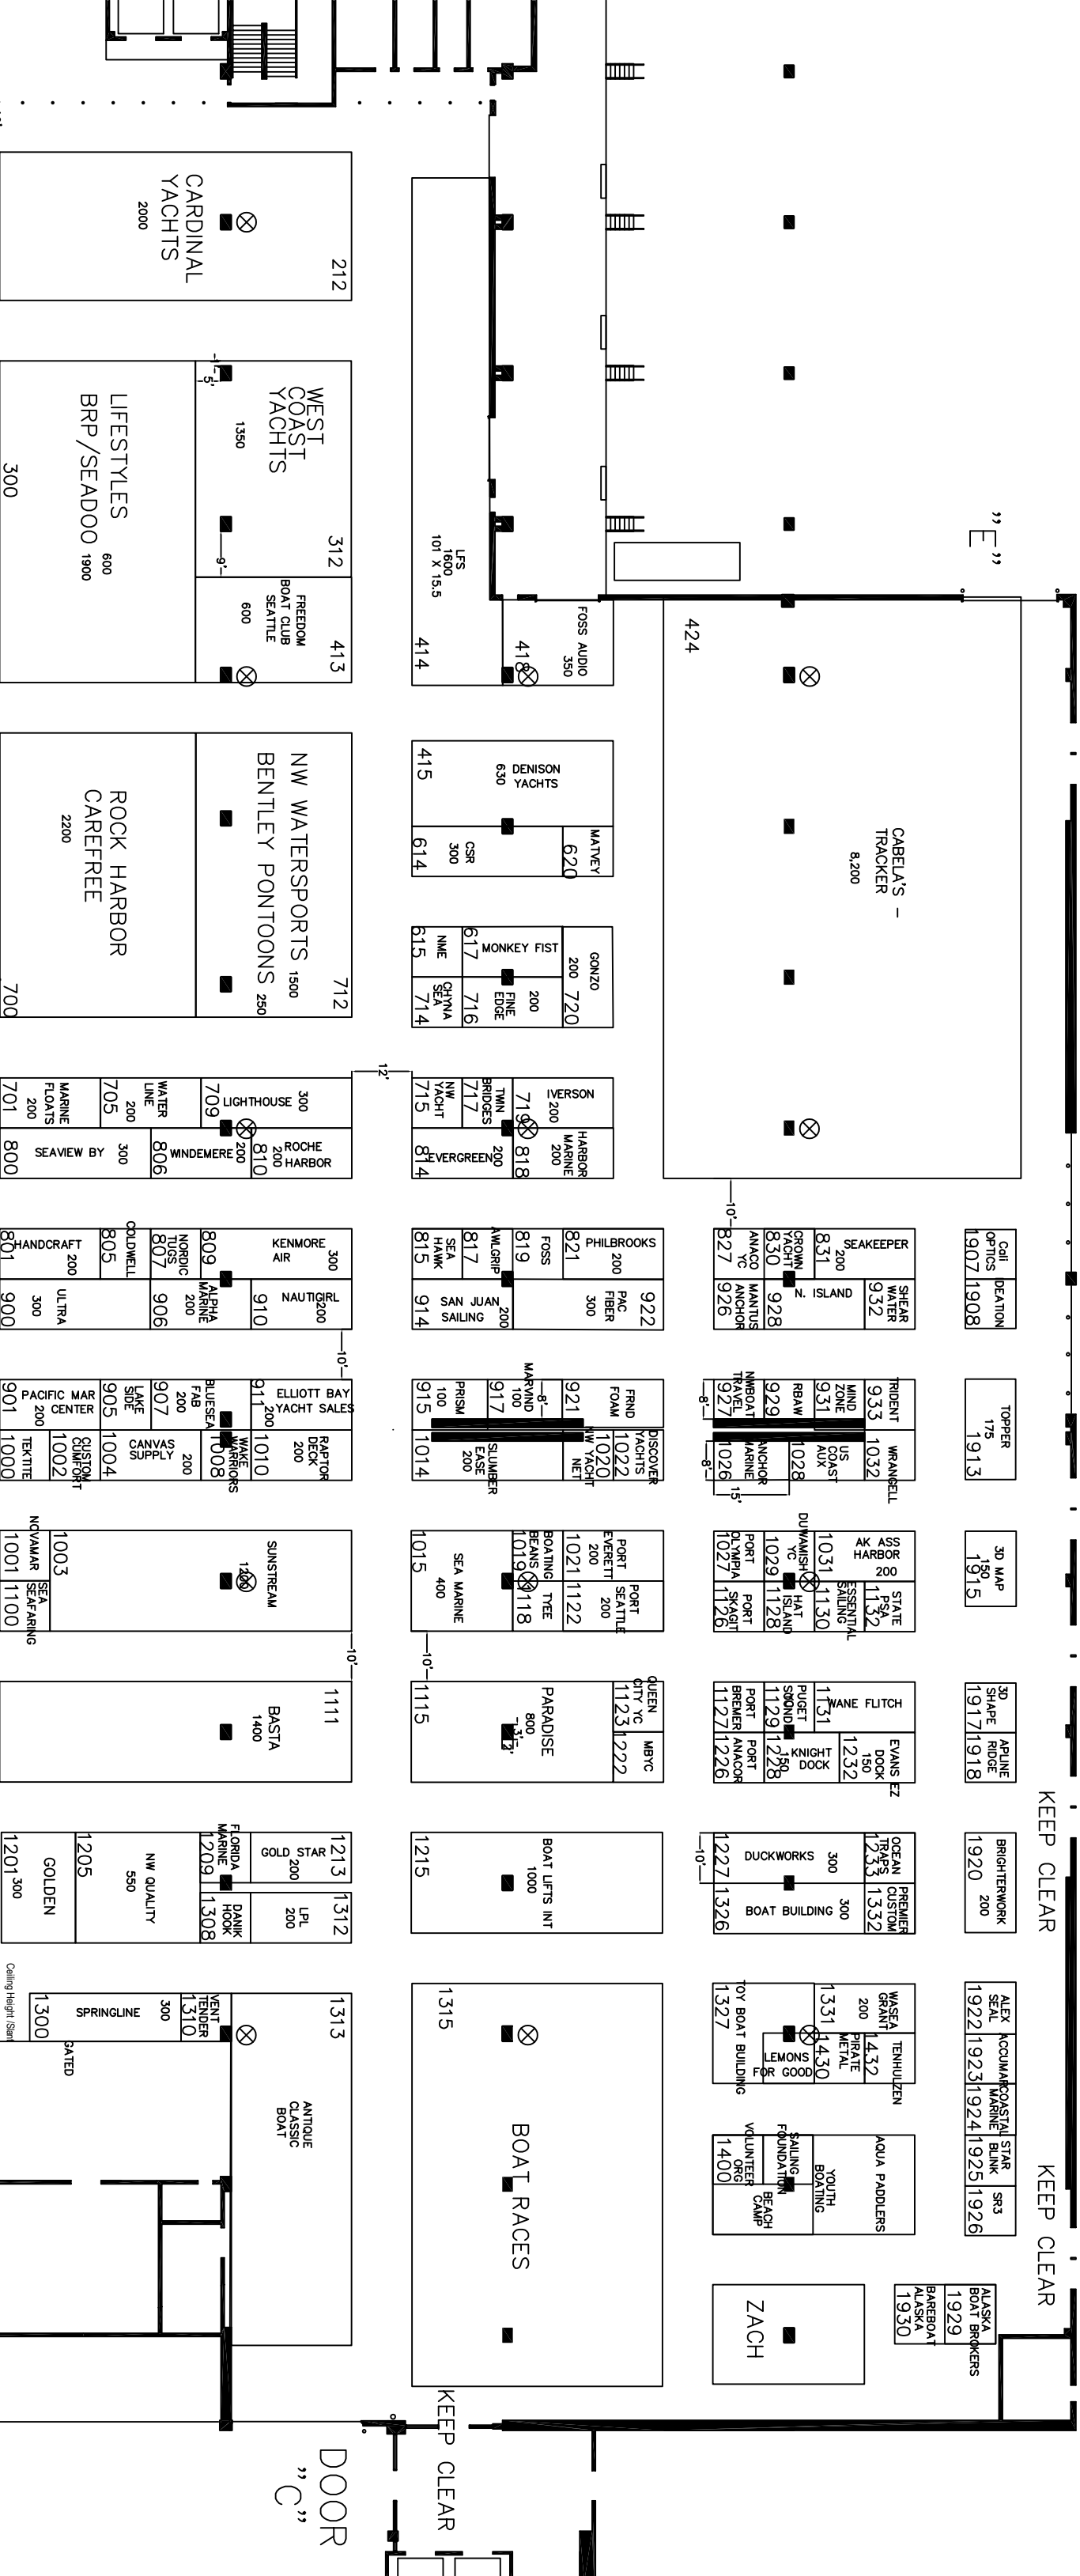

# SEATTLE BOAT SHOW 2024

## EAST HALL

JANUARY 19, 2024

DOOR "F"

KEEP CLEAR

KEEP CLEAR

DOOR "C"

14' 6" at lowest point